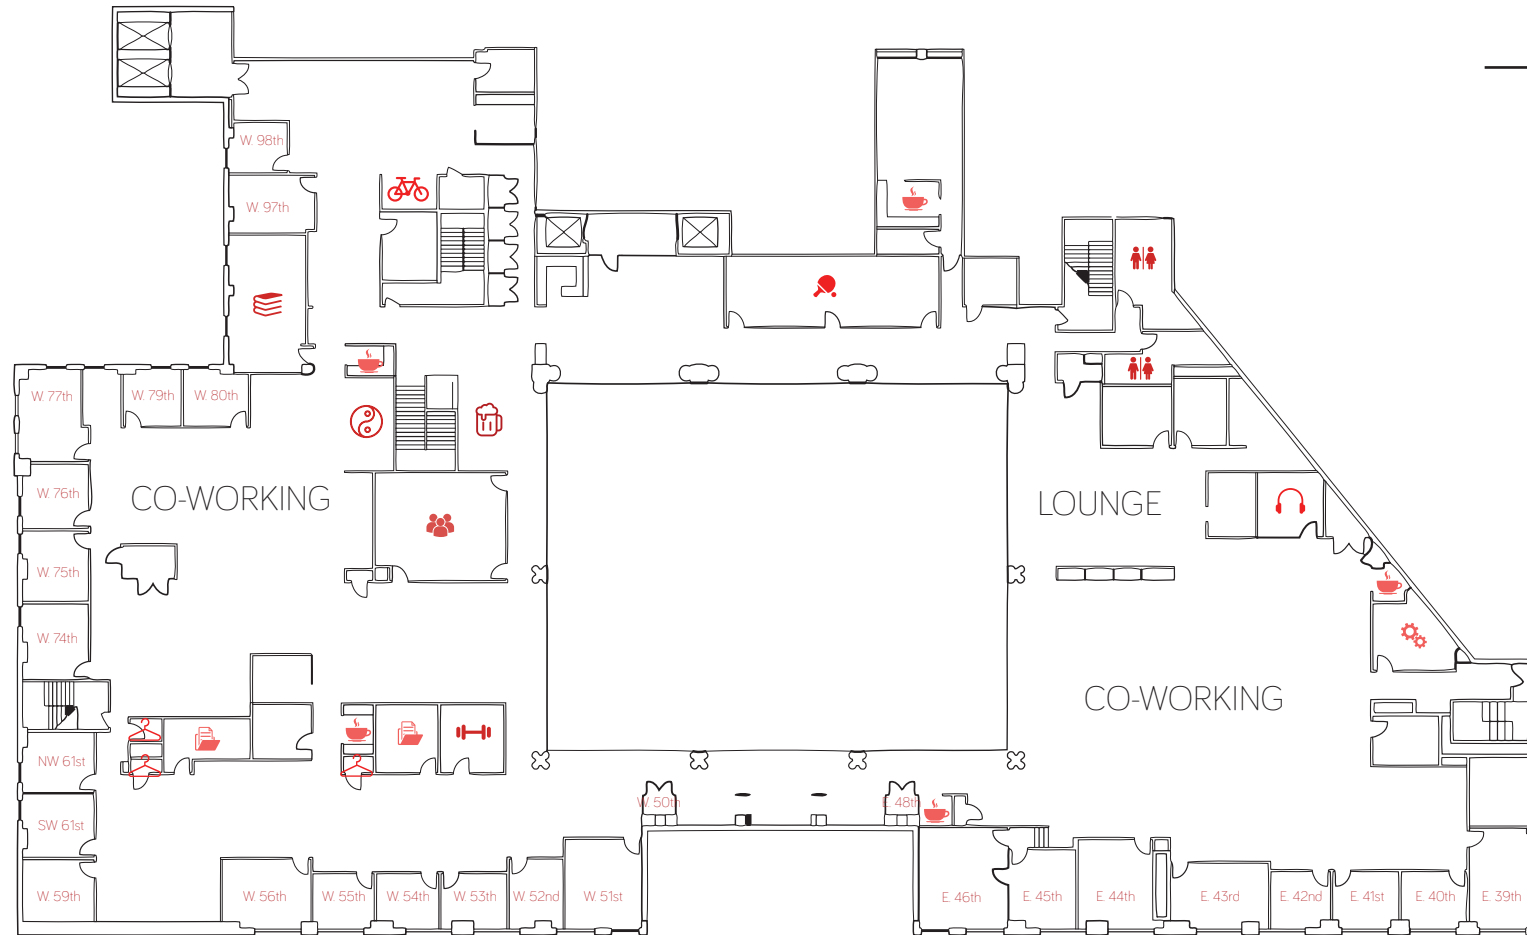

STARTMART

Legend

-  Restroom
-  Kitchen/Cafe
-  Pitch Room
-  Exercise Room
-  Ping Pong Room
-  Lockers
-  Closet
-  E. 50th Rooms
-  Library
-  Bike Rack
-  Maker Space
-  Zen Room
-  Recording Studio